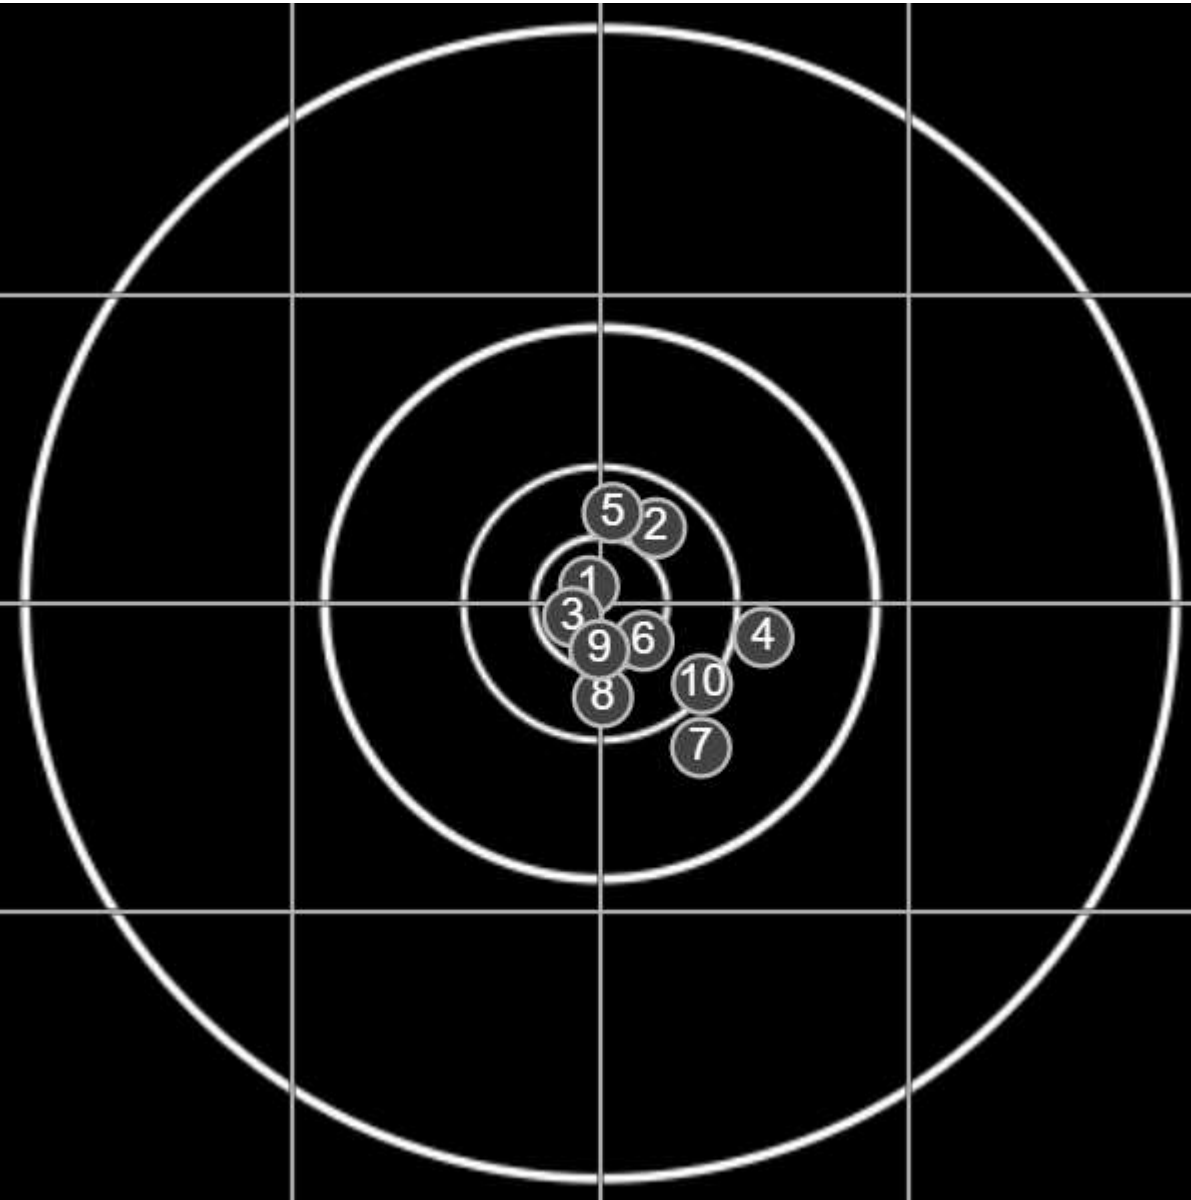

**SILVER
MOUNTAIN
TARGETS**
Made in Canada

true
5/23/2026
2:09:43 PM

BRC Club Shoot
W & J Brown Consolation
600yards

BRC T6 [-55]
AU-600y

Group: 129.7 mm
(98.6w x 121.4h)

(F)

Shooter
Jeffrey Hill[m14]

58.4

FINAL
v: 2146, sd: 28.3

| # | fps | score |
|----|------|-------|
| 10 | 2118 | 6 |
| 9 | 2121 | X |
| 8 | 2150 | 6 |
| 7 | 2164 | 5 |
| 6 | 2149 | X |
| 5 | 2221 | 6 |
| 4 | 2133 | 5 |
| 3 | 2132 | X |
| 2 | 2137 | 6 |
| 1 | 2133 | X |