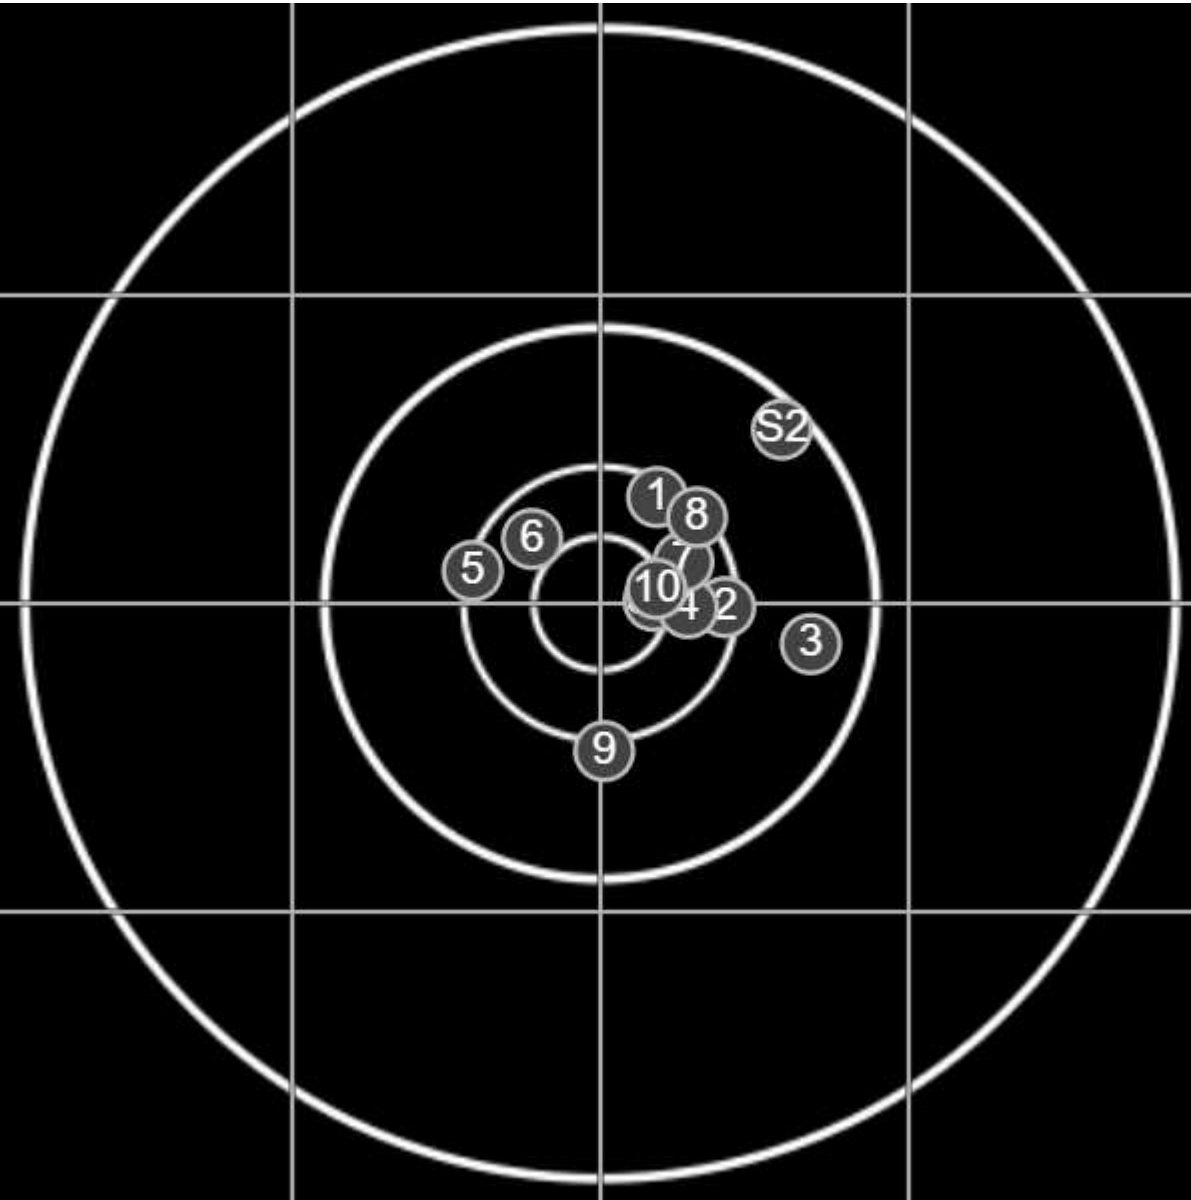

**SILVER
MOUNTAIN
TARGETS**
Made in Canada

true
5/23/2026
12:59:00 PM

BRC Club Shoot
W & J Brown Consolation
600yards

BRC T6 [-55]
AU-600y

Group: 179.1 mm
(175.0w x 131.5h)

(F)

Shooter
Jeffrey Hill[m14]

58.1

FINAL
v: 2134, sd: 20.1

| # | fps | score |
|----|------|------------|
| 10 | 2121 | X |
| 9 | 2104 | 5 |
| 8 | 2156 | 6 |
| 7 | 2131 | 6 |
| 6 | 2142 | 6 |
| 5 | 2157 | 6 |
| 4 | 2149 | 6 |
| 3 | 2110 | 5 |
| 2 | 2110 | 6 |
| 1 | 2157 | 6 |
| S2 | 2125 | (5) |
| S1 | 2115 | (X) |